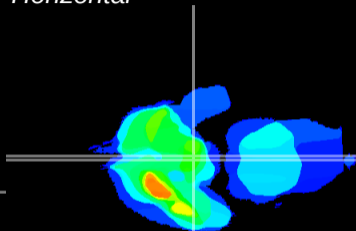

Coronal

Sagittal-R

Sagittal-L

ViBrism: CX19649
Horizontal

ME