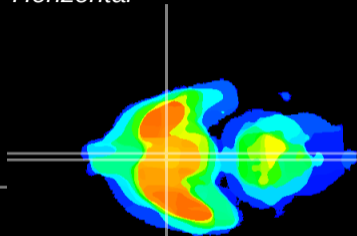

Coronal

Sagittal-R

Sagittal-L

ViBriSM: CX19649
Horizontal

SCN