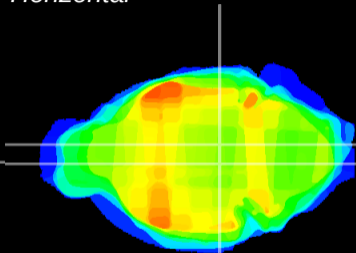

Coronal

Sagittal-R

Sagittal-L

ViBrism: CX19659
Horizontal

VTA