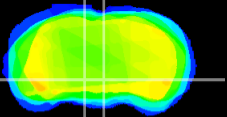

Coronal

Sagittal-R

Sagittal-L

ViBrism: CX19659
Horizontal

VTA