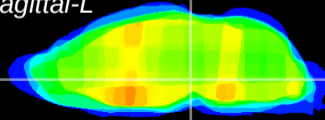

Coronal

Sagittal-R

Sagittal-L

ViBrism: CX19659
Horizontal

VTA