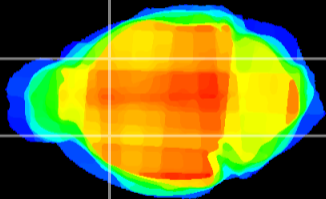

Coronal

Sagittal-R

Sagittal-L

ViBris: CX19661
Horizontal

CPU lateral