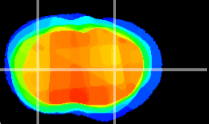

Coronal

Sagittal-R

Sagittal-L

ViBris: CX19661
Horizontal

CPU lateral