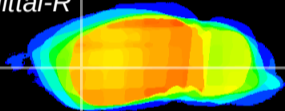

Coronal

Sagittal-R

Sagittal-L

ViBris: CX19661
Horizontal

CPU lateral