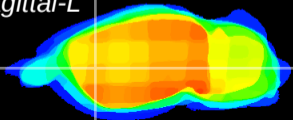

Coronal

Sagittal-R

Sagittal-L

ViBris: CX19661
Horizontal

CPU lateral