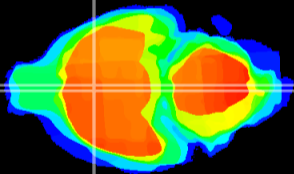

Coronal

Sagittal-R

Sagittal-L

ViBriSM: CX19664
Horizontal

MPA