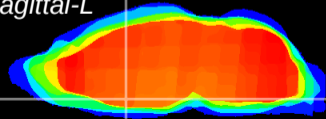

Coronal

Sagittal-R

Sagittal-L

ViBriSM: CX19664
Horizontal

MPA