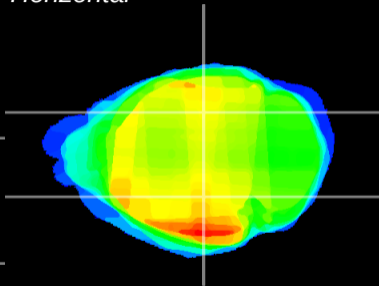

Coronal

Sagittal-R

Sagittal-L

ViBrism: CX19668
Horizontal

LG