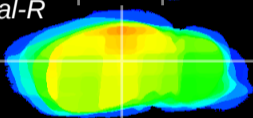

Coronal

Sagittal-R

Sagittal-L

ViBrism: CX19668
Horizontal

LG