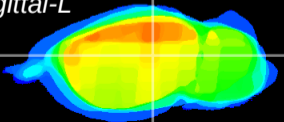

Coronal

Sagittal-R

Sagittal-L

ViBrism: CX19668
Horizontal

LG