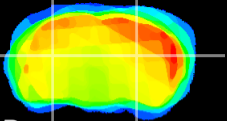

Coronal

Sagittal-R

Sagittal-L

ViBrism: CX19668
Horizontal

LG