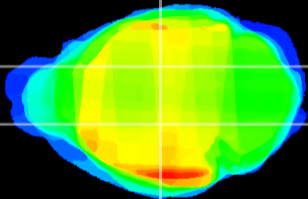

Coronal

Sagittal-R

Sagittal-L

ViBrism: CX19668
Horizontal

VPM/VPL