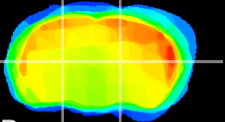

Coronal

Sagittal-R

Sagittal-L

ViBrism: CX19668
Horizontal

VPM/VPL