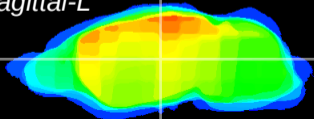

Coronal

Sagittal-R

Sagittal-L

ViBrism: CX19668
Horizontal

VPM/VPL