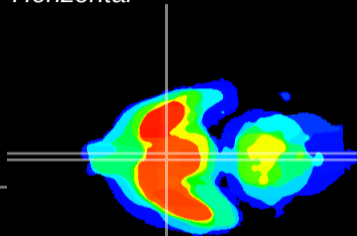

Coronal

Sagittal-R

Sagittal-L

ViBriSM: CX19670
Horizontal

SCN