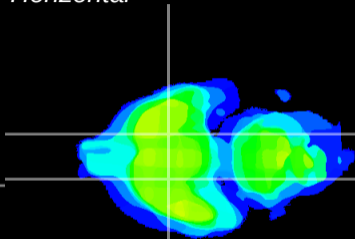

Coronal

Sagittal-R

Sagittal-L

ViBrism: CX19674
Horizontal

S0