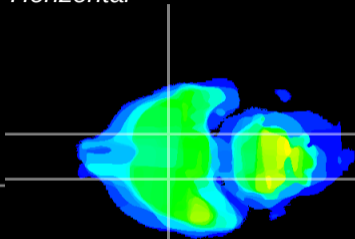

Coronal

Sagittal-R

Sagittal-L

ViBrism: CX19688
Horizontal

S0