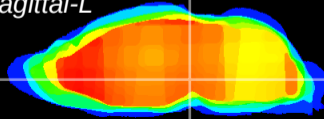

Coronal

Sagittal-R

Sagittal-L

ViBrism: CX19694
Horizontal

VTA