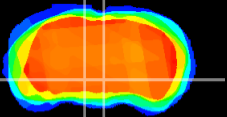

Coronal

Sagittal-R

Sagittal-L

ViBrism: CX19694
Horizontal

VTA