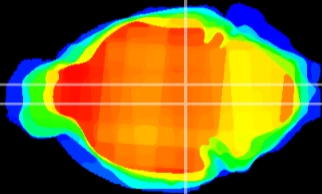

Coronal

Sagittal-R

Sagittal-L

ViBrism: CX19694
Horizontal

VTA