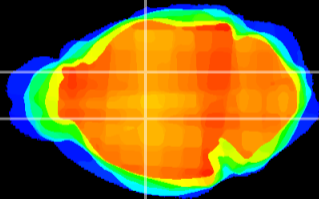

Coronal

Sagittal-R

Sagittal-L

ViBrism: CX19699
Horizontal

VA/VL