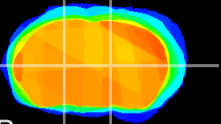

Coronal

Sagittal-R

Sagittal-L

ViBrism: CX19699
Horizontal

VA/VL