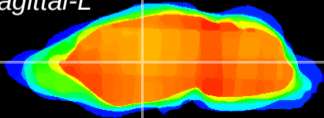

Coronal

Sagittal-R

Sagittal-L

ViBrism: CX19699
Horizontal

VA/VL