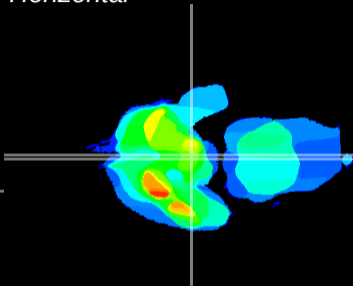

Coronal

Sagittal-R

Sagittal-L

ViBrism: CX19702
Horizontal

ME