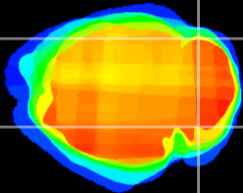

Coronal

Sagittal-R

Sagittal-L

ViBrism: CX19705
Horizontal

Cb lobe