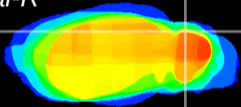

Coronal

Sagittal-R

Sagittal-L

ViBrism: CX19705
Horizontal

Cb lobe