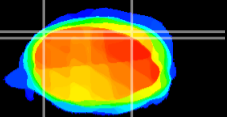

Coronal

Sagittal-R

Sagittal-L

ViBrism: CX19705
Horizontal

Cb lobe