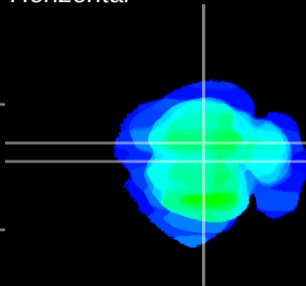

Coronal

Sagittal-R

Sagittal-L

ViBrism: CX19706
Horizontal

RS