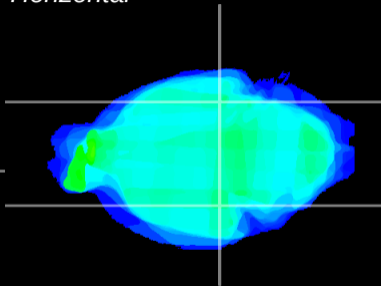

Coronal

Sagittal-R

Sagittal-L

ViBrism: CX19706
Horizontal

ventral S