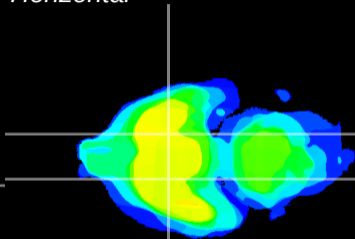

Coronal

Sagittal-R

Sagittal-L

ViBrism: CX19709
Horizontal

S0