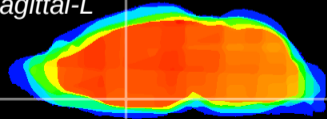

Coronal

Sagittal-R

Sagittal-L

ViBrism: CX19710
Horizontal

MPA