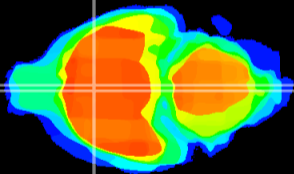

Coronal

Sagittal-R

Sagittal-L

ViBrism: CX19710
Horizontal

MPA