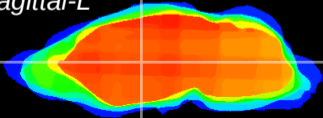

Coronal

Sagittal-R

Sagittal-L

ViBriSM: CX19710
Horizontal

VA/VL