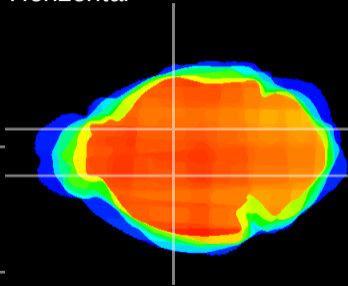

Coronal

Sagittal-R

Sagittal-L

ViBriSM: CX19710
Horizontal

VA/VL