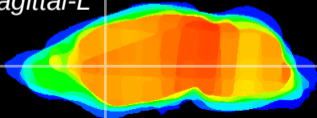

Coronal

Sagittal-R

Sagittal-L

ViBris: CX19711
Horizontal

CPU medial