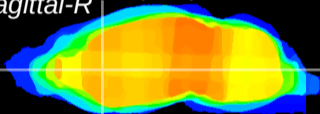

Coronal

Sagittal-R

Sagittal-L

ViBris: CX19711
Horizontal

CPU medial