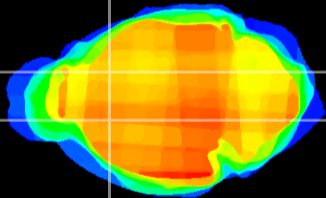

Coronal

Sagittal-R

Sagittal-L

ViBris: CX19711
Horizontal

CPU medial