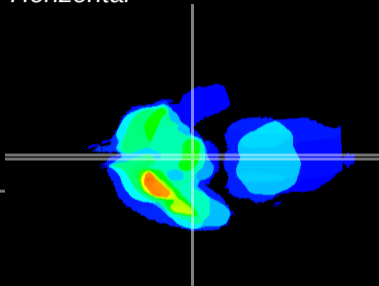

Coronal

Sagittal-R

Sagittal-L

ViBrism: CX19717
Horizontal

ME