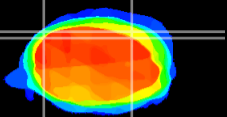

Coronal

Sagittal-R

Sagittal-L

ViBrism: CX19720
Horizontal

Cb lobe