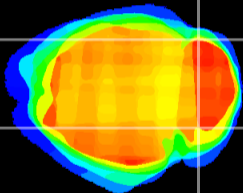

Coronal

Sagittal-R

Sagittal-L

ViBrism: CX19720
Horizontal

Cb lobe