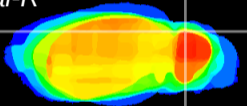

Coronal

Sagittal-R

Sagittal-L

ViBrism: CX19720
Horizontal

Cb lobe