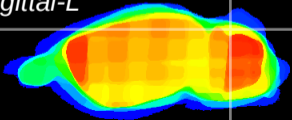

Coronal

Sagittal-R

Sagittal-L

ViBrism: CX19720
Horizontal

Cb lobe