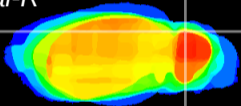

Coronal

Sagittal-R

Sagittal-L

ViBrism: CX19720
Horizontal

Cb lobe