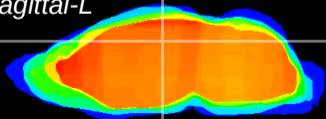

Coronal

Sagittal-R

Sagittal-L

ViBrism: CX19721
Horizontal

DG