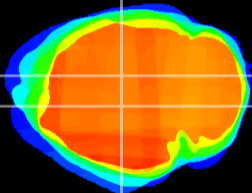

Coronal

Sagittal-R

Sagittal-L

ViBrism: CX19721
Horizontal

DG