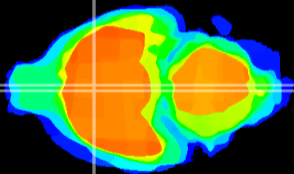

Coronal

Sagittal-R

Sagittal-L

ViBrism: CX19721
Horizontal

MPA