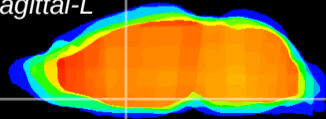

Coronal

Sagittal-R

Sagittal-L

ViBrism: CX19721
Horizontal

MPA