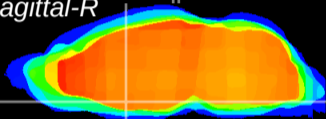

Coronal

Sagittal-R

Sagittal-L

ViBrism: CX19721
Horizontal

MPA