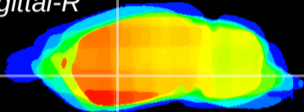

Coronal

Sagittal-R

Sagittal-L

ViBrism: CX19722
Horizontal

GP