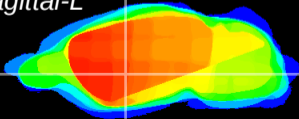

Coronal

Sagittal-R

Sagittal-L

ViBrism: CX19722
Horizontal

GP