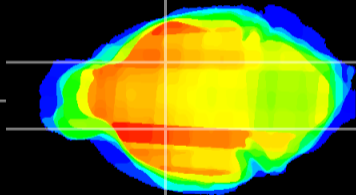

Coronal

Sagittal-R

Sagittal-L

ViBrism: CX19722
Horizontal

GP