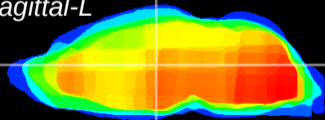

Coronal

Sagittal-R

Sagittal-L

ViBrism: CX19723
Horizontal

MD