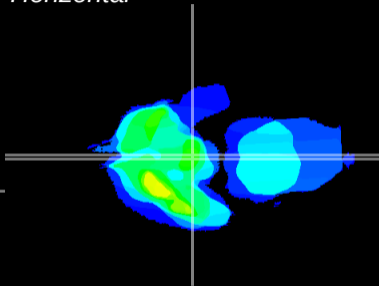

Coronal

Sagittal-R

Sagittal-L

ViBrism: CX19723
Horizontal

ME