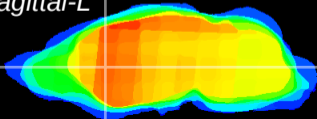

Coronal

Sagittal-R

Sagittal-L

ViBrism: CX19725
Horizontal

CPU medial