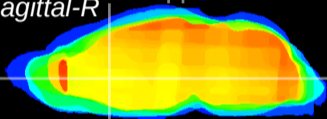

Coronal

Sagittal-R

Sagittal-L

ViBrism: CX19727
Horizontal

LS