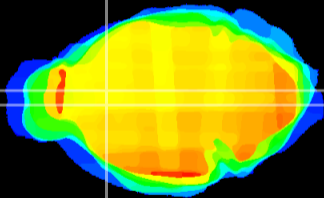

Coronal

Sagittal-R

Sagittal-L

ViBrism: CX19727
Horizontal

LS