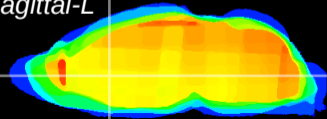

Coronal

Sagittal-R

Sagittal-L

ViBrism: CX19727
Horizontal

LS