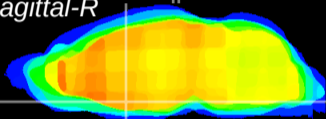

Coronal

Sagittal-R

Sagittal-L

ViBriSM: CX19730
Horizontal

MPA