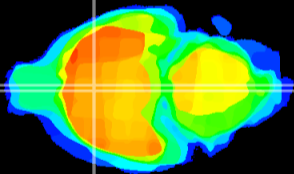

Coronal

Sagittal-R

Sagittal-L

ViBriSM: CX19730
Horizontal

MPA