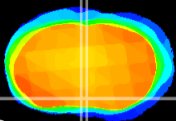

Coronal

Sagittal-R

Sagittal-L

ViBriSM: CX19730
Horizontal

MPA