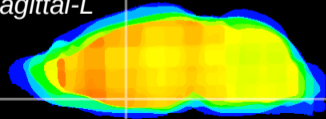

Coronal

Sagittal-R

Sagittal-L

ViBriSM: CX19730
Horizontal

MPA