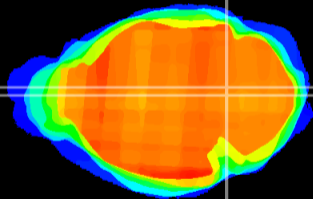

Coronal

Sagittal-R

Sagittal-L

ViBrism: CX19733
Horizontal

Tg