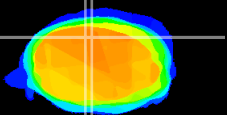

Coronal

Sagittal-R

Sagittal-L

ViBrisM: CX19734  
Horizontal

Cb vermis