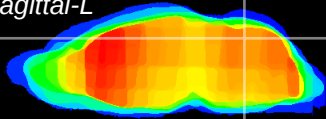

Coronal

Sagittal-R

Sagittal-L

ViBrisM: CX19734  
Horizontal

Cb vermis