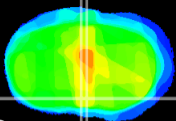

Coronal

Sagittal-R

Sagittal-L

ViBrism: CX19740
Horizontal

MPA