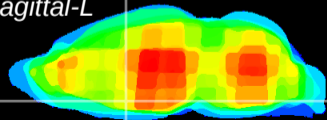

Coronal

Sagittal-R

Sagittal-L

ViBrism: CX19740
Horizontal

MPA