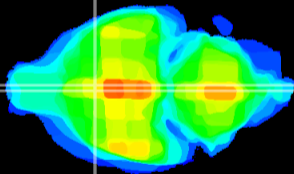

Coronal

Sagittal-R

Sagittal-L

ViBrism: CX19740
Horizontal

MPA