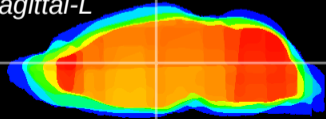

Coronal

Sagittal-R

Sagittal-L

ViBrism: CX19744
Horizontal

MD