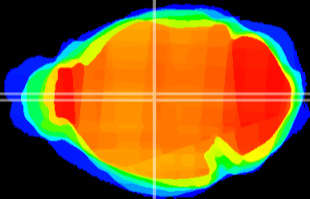

Coronal

Sagittal-R

Sagittal-L

ViBrism: CX19744
Horizontal

MD