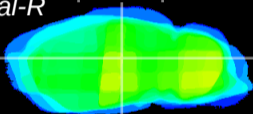

Coronal

Sagittal-R

Sagittal-L

ViBrism: CX19747
Horizontal

LG