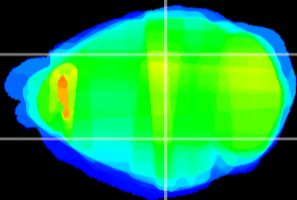

Coronal

Sagittal-R

Sagittal-L

ViBrism: CX19747
Horizontal

LG