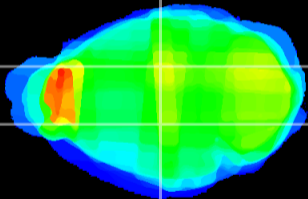

Coronal

Sagittal-R

Sagittal-L

ViBrism: CX19747
Horizontal

VPM/VPL