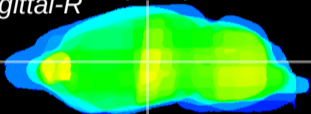

Coronal

Sagittal-R

Sagittal-L

ViBrism: CX19747
Horizontal

VPM/VPL