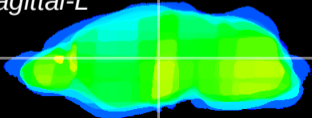

Coronal

Sagittal-R

Sagittal-L

ViBrism: CX19747
Horizontal

VPM/VPL