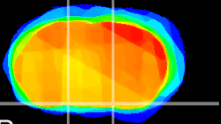

Coronal

Sagittal-R

Sagittal-L

ViBrism: CX19748
Horizontal

S0