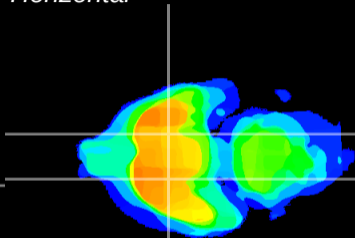

Coronal

Sagittal-R

Sagittal-L

ViBrism: CX19748
Horizontal

S0