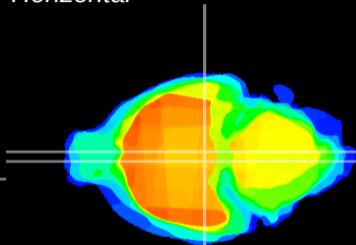

Coronal

Sagittal-R

Sagittal-L

ViBrism: CX19752
Horizontal

M