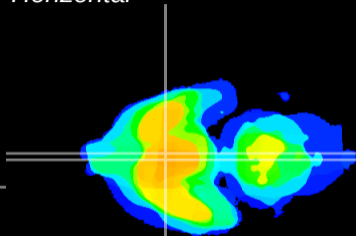

Coronal

Sagittal-R

Sagittal-L

ViBrism: CX19755
Horizontal

SCN