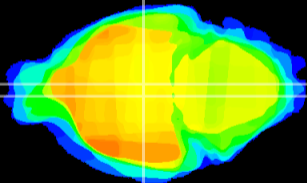

Coronal

Sagittal-R

Sagittal-L

ViBrism: CX19757
Horizontal

DM