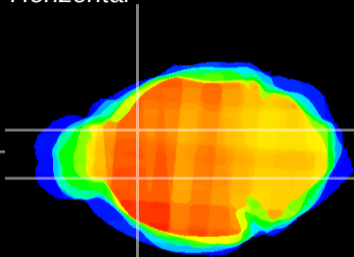

Coronal

Sagittal-R

Sagittal-L

ViBriSM: CX19759  
Horizontal

CPU medial