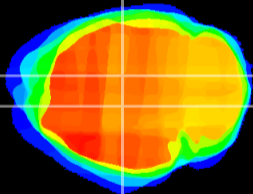

Coronal

Sagittal-R

Sagittal-L

ViBrism: CX19759
Horizontal

DG