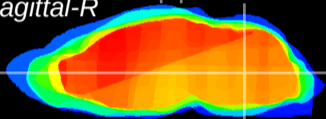

Coronal

Sagittal-R

Sagittal-L

ViBrism: CX19766
Horizontal

MVe