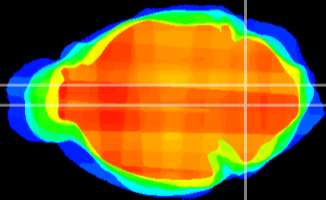

Coronal

Sagittal-R

Sagittal-L

ViBrism: CX19766
Horizontal

MVe