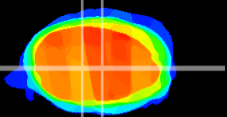

Coronal

Sagittal-R

Sagittal-L

ViBrism: CX19766
Horizontal

MVe