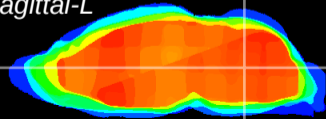

Coronal

Sagittal-R

Sagittal-L

ViBrism: CX19766
Horizontal

MVe