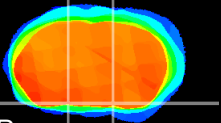

Coronal

Sagittal-R

Sagittal-L

ViBrism: CX19767
Horizontal

S0