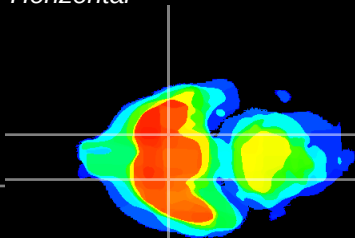

Coronal

Sagittal-R

Sagittal-L

ViBrism: CX19767
Horizontal

S0