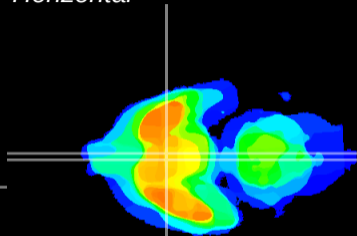

Coronal

Sagittal-R

Sagittal-L

ViBrism: CX19771
Horizontal

SCN