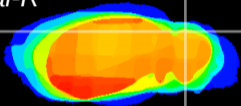

Coronal

Sagittal-R

Sagittal-L

ViBrism: CX19774
Horizontal

Cb lobe