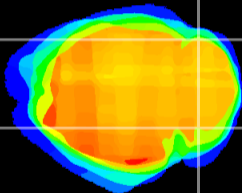

Coronal

Sagittal-R

Sagittal-L

ViBrism: CX19774
Horizontal

Cb lobe