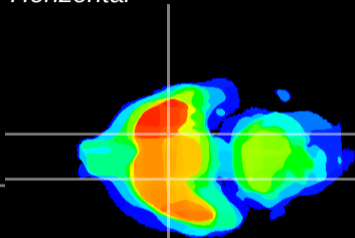

Coronal

Sagittal-R

Sagittal-L

ViBrism: CX19774
Horizontal

S0