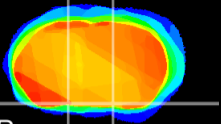

Coronal

Sagittal-R

Sagittal-L

ViBrism: CX19774
Horizontal

S0