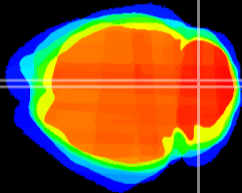

Coronal

Sagittal-R

Sagittal-L

ViBrism: CX19776
Horizontal

Cb vermis