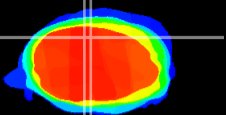

Coronal

Sagittal-R

Sagittal-L

ViBrism: CX19776
Horizontal

Cb vermis