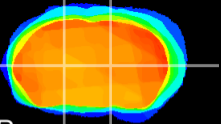

Coronal

Sagittal-R

Sagittal-L

ViBriSM: CX19780
Horizontal

VA/VL