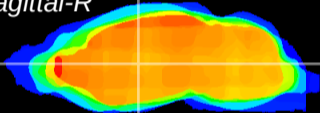

Coronal

Sagittal-R

Sagittal-L

ViBriSM: CX19780
Horizontal

VA/VL