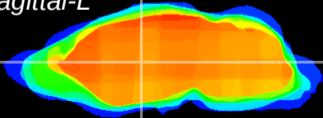

Coronal

Sagittal-R

Sagittal-L

ViBriSM: CX19780
Horizontal

VA/VL