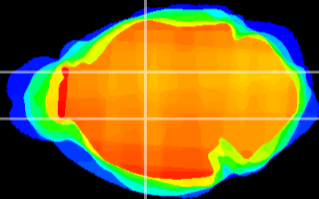

Coronal

Sagittal-R

Sagittal-L

ViBriSM: CX19780
Horizontal

VA/VL