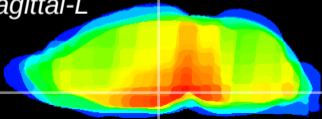

Coronal

Sagittal-R

Sagittal-L

ViBrism: CX19787
Horizontal

DM