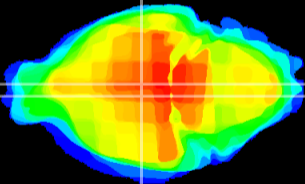

Coronal

Sagittal-R

Sagittal-L

ViBrism: CX19787
Horizontal

DM